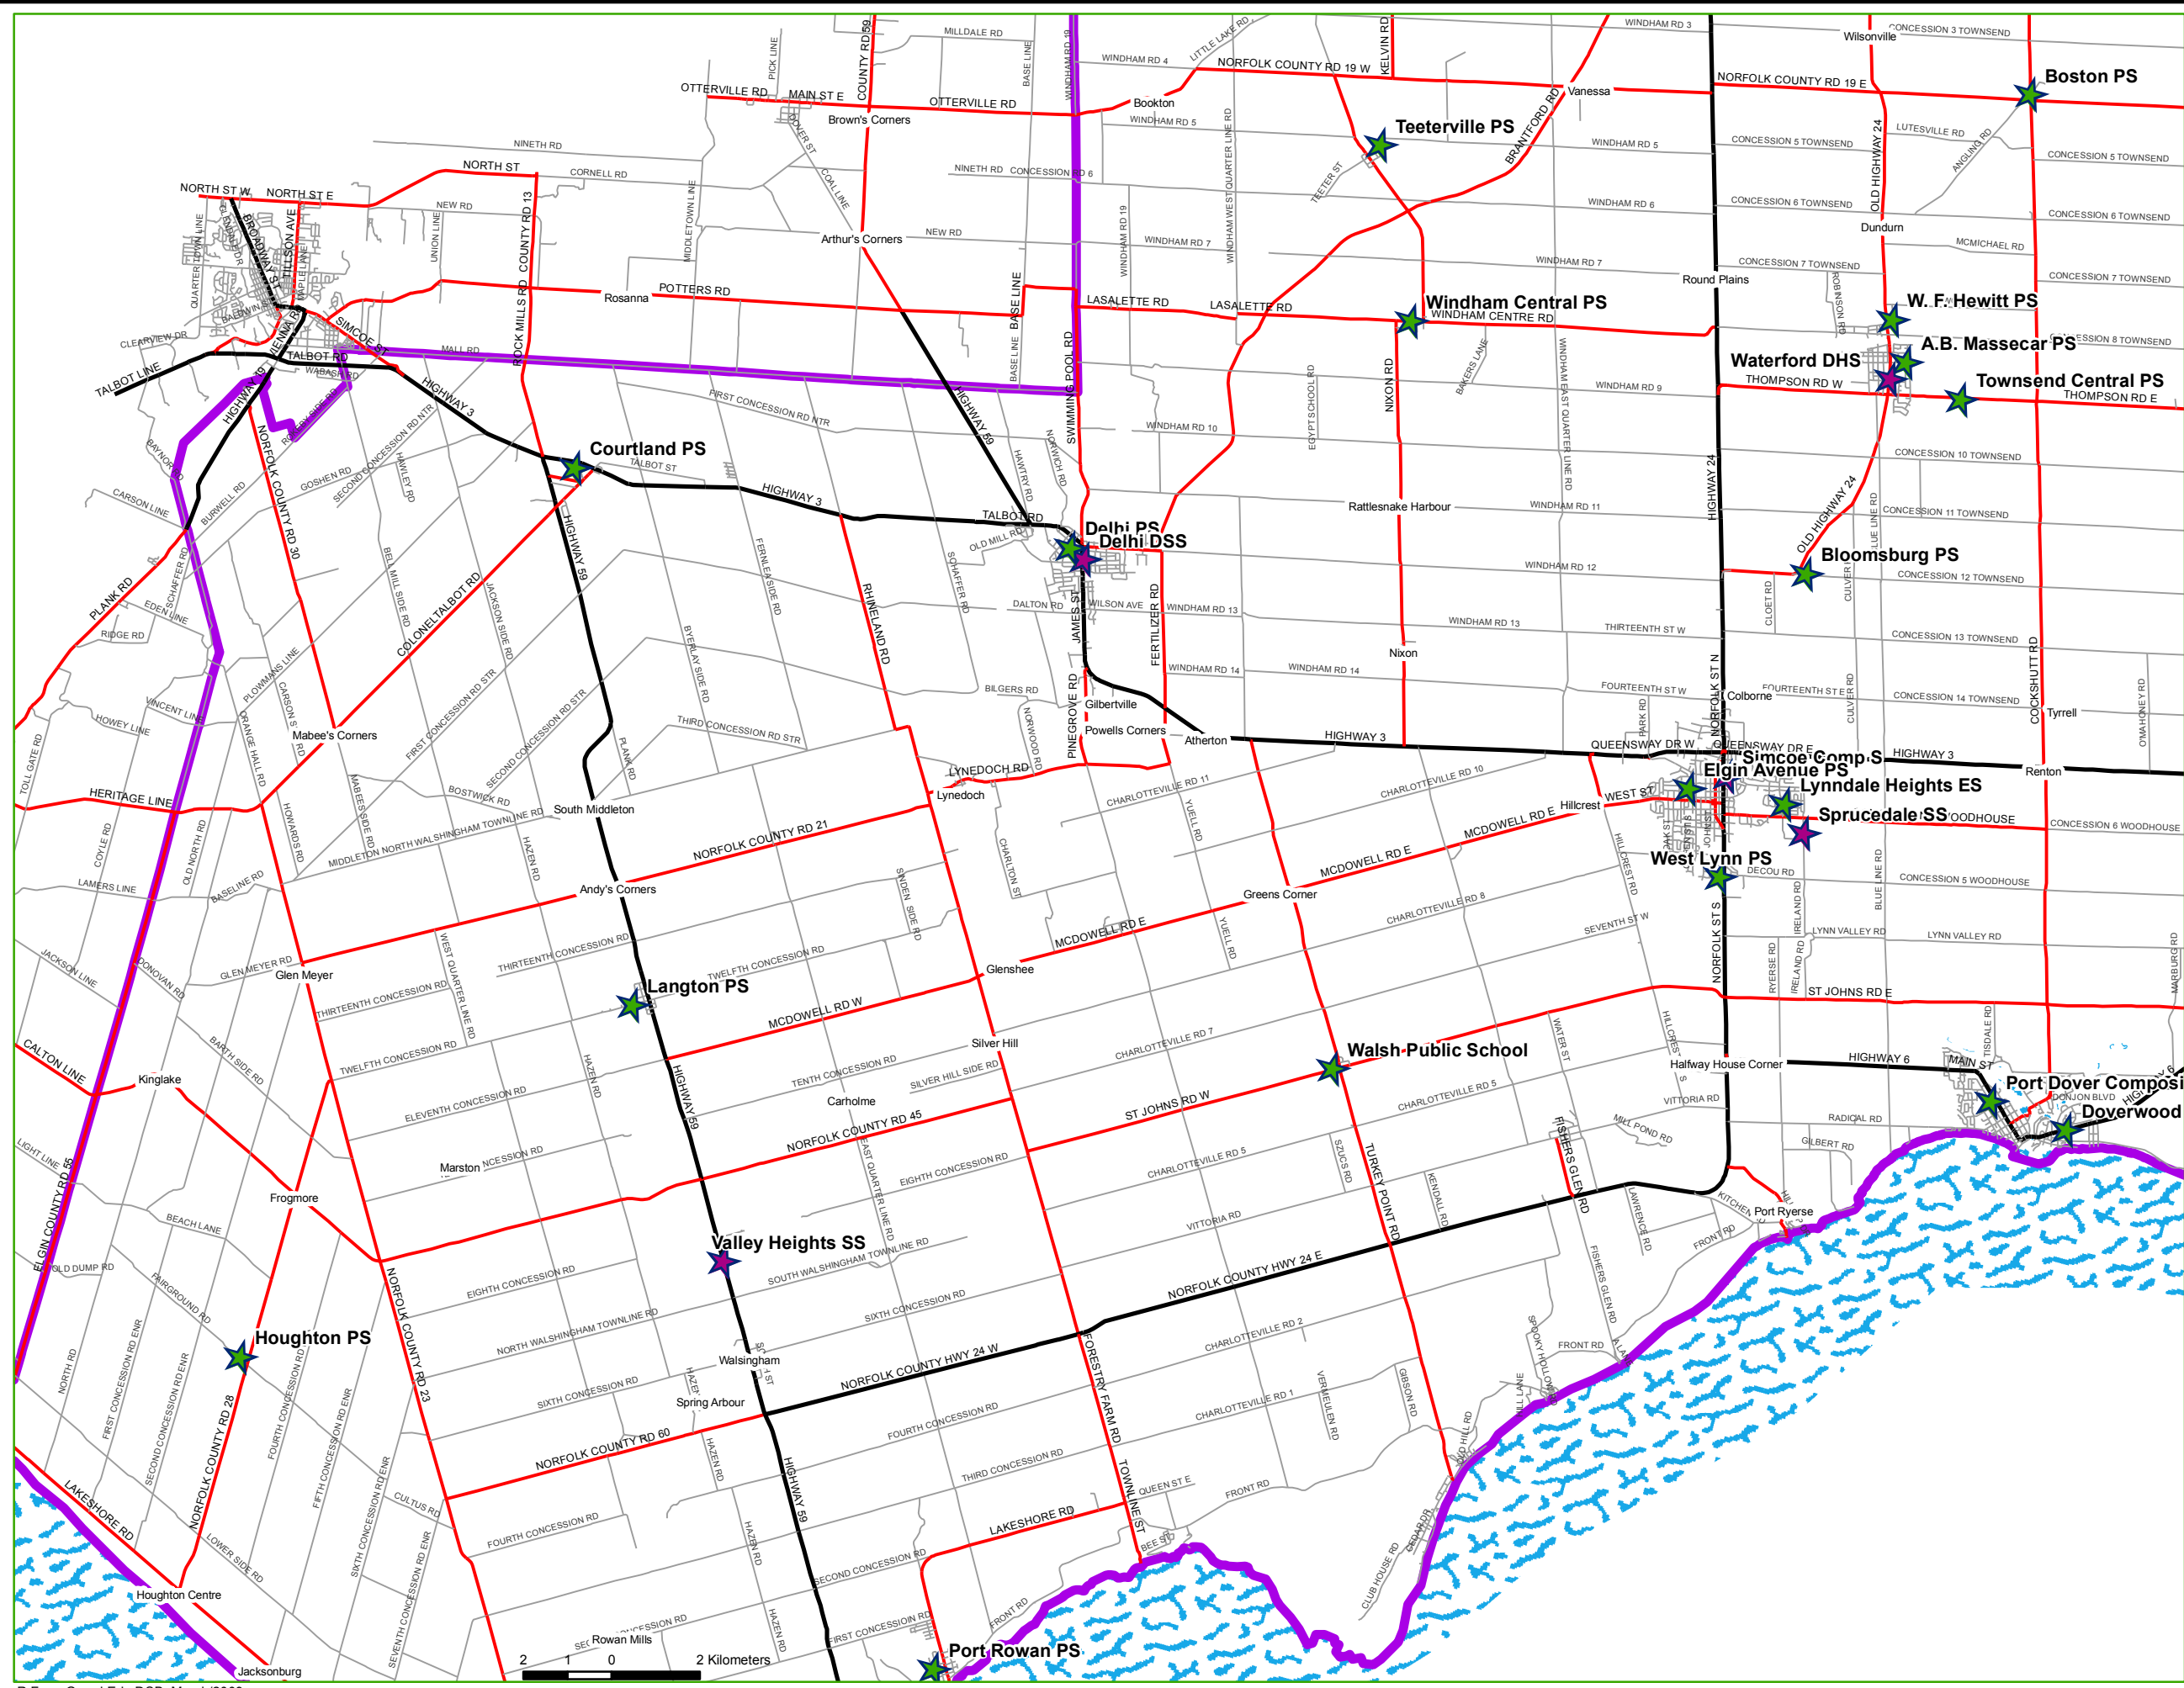

Norfolk County School Locations

Legend

School

- Elementary
- Secondary
- County Boundary

1 inch = 4 kilometers

SCHOOL	ADDRESS	TELEPHONE
Bloomsburg PS	R.R.#3, 25 Concession 12	519-426-0942
Boston PS	R.R. #1, 2993 Cockshutt Rd	519-443-5003
Townsend Central PS	Box 1210, 726 Regional Rd.	519-443-5712
Courtland PS	1012 Queen St., Box 245	519-688-2110
Delhi PS	227 Queen St.	519-582-1890
Doverwood PS	Box 250, 109 Hamilton Plan	519-583-0830
Elgin Ave. PS	80 Elgin Ave.	519-426-4628
Houghton PS	R.R. #5, 505 Fairground Sid	519-875-2291
Langton S	23 Albert St., P.O. Box 10	519-875-4448
Lynndale Heights PS	55 Donly Dr., South	519-429-2997
Port Dover C.S. (Elem)	713 St. George St.	519-583-0260
Port Rowan PS	48 College Avenue	519-586-3541
Teeterville PS	P.O. Box 1, 229 Teeter St.	519-443-8447
Windham Central PS	992 Windham Centre Rd.	519-443-8474
Walsh PS	R.R. #2, 933 St. John's Rd.	519-426-3716
Waterford-Massecar, A.B.	100 East Church St.	519-443-8942
Waterford-Hewitt, W.F. PS	111 Bruce St.	519-443-8060
West Lynn PS	18 Parker Dr.	519-426-0688
Delhi District SS	393 James St.	519-582-0410
Port Dover Composite S. (713 St. George St.	519-583-0260
Simcoe Composite School	40 Wilson Ave.	519-426-4664
Sprucedale SS	660 Ireland Rd., Box 606	519-426-8400
Valley Heights SS	2561 Hwy. 59, Box 159	519-586-3522
Waterford DHS	227 Main St., South	519-443-8657